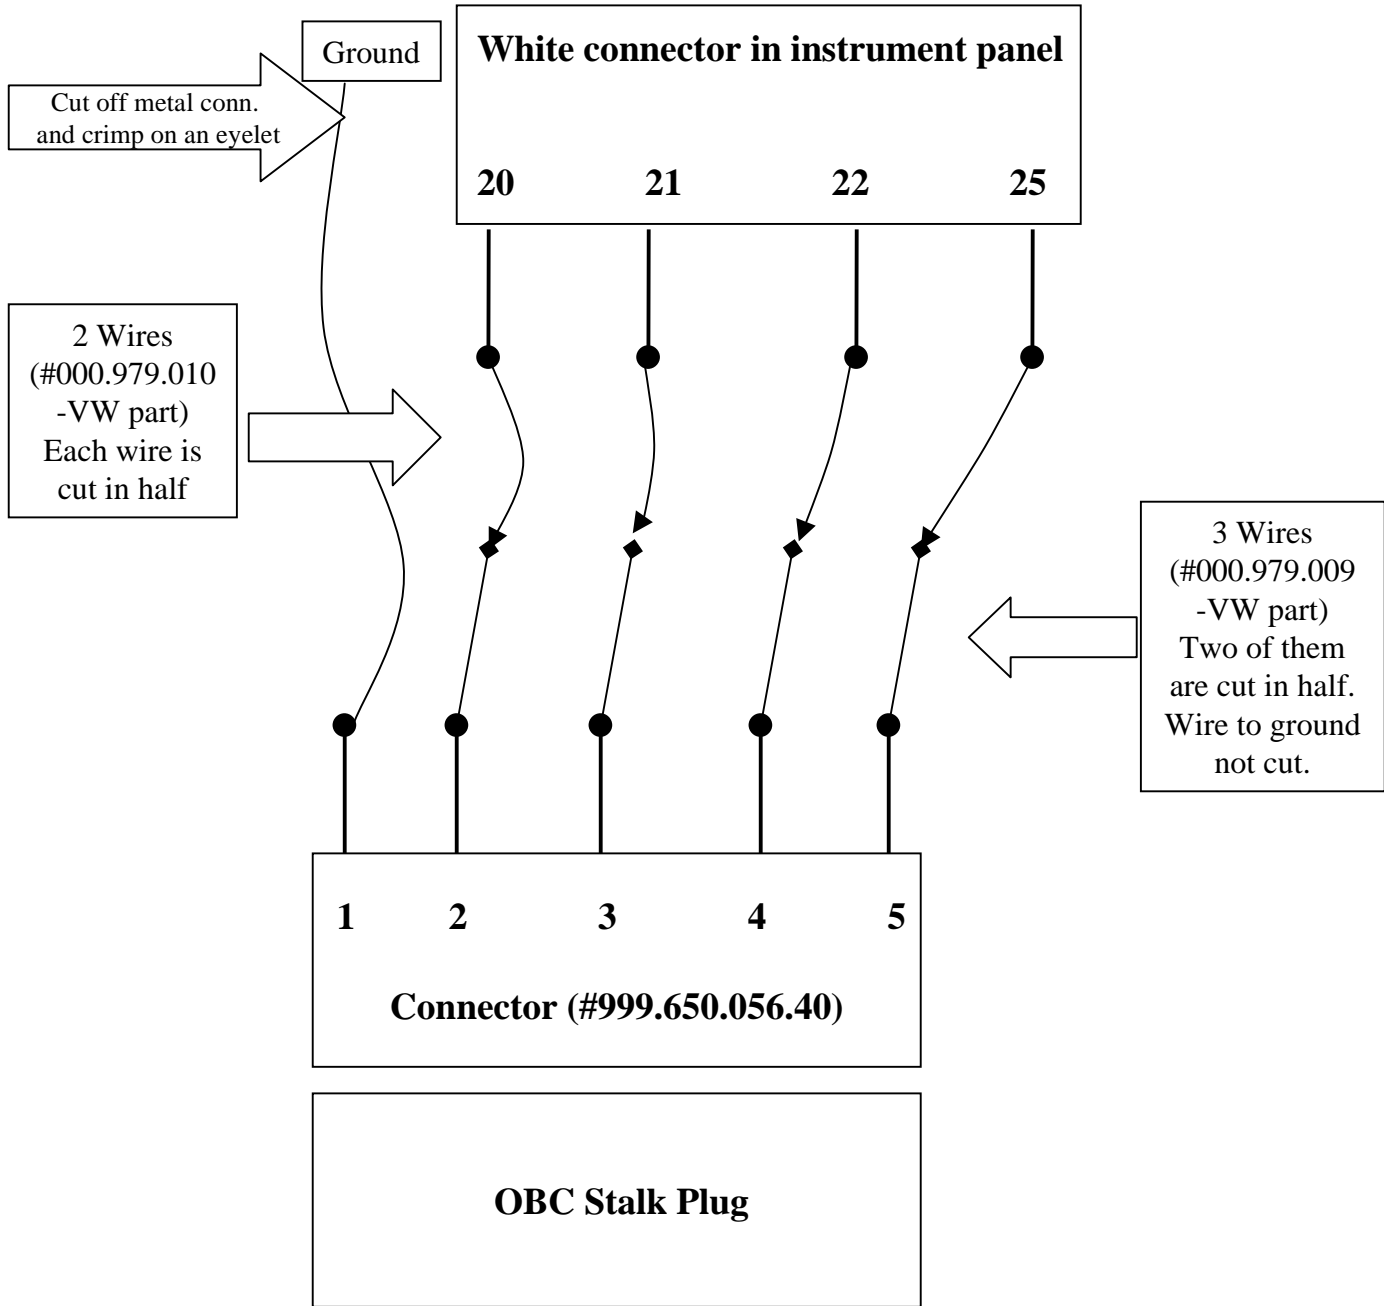

OBC Wiring Diagram

(for 97-00 Boxster, and non-turbo 996's)

Note:  indicates butt connector between 000.979.010 wire and 000.979.090 wire