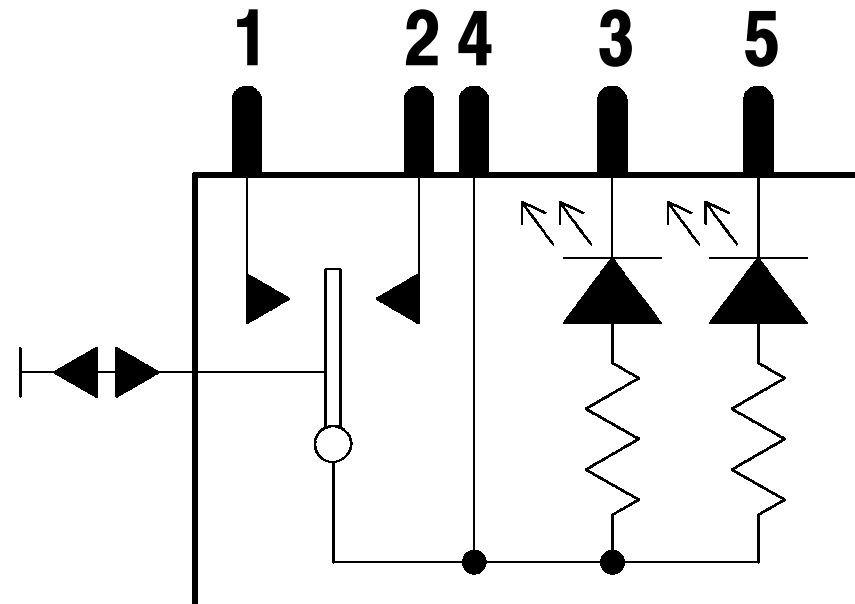

(TOP)

CONTACT END OF SWITCH
(Not to Scale)

- 1 - ON
- 2 - OFF
- 3 - Panel Light (LED) Return
- 4 - +12VDC
- 5 - Amber ON Light (LED) Return

WA4EKG 7/20/00

FOOTWELL LIGHTS SWITCH - 996.613.980.00