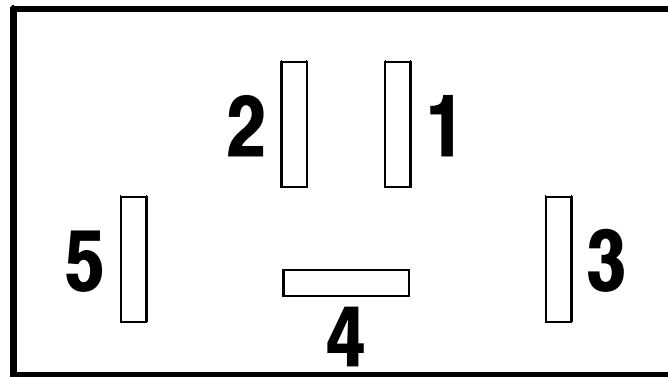

(TOP)

CONTACT END OF SWITCH
(Not to Scale)

- 1 - ON
- 2 - OFF
- 3 - Panel Light (LED) Return
- 4 - +12VDC
- 5 - Amber ON Light (LED) Return

WA4EKG 7/20/00

FOOTWELL LIGHTS SWITCH - 996.613.980.00