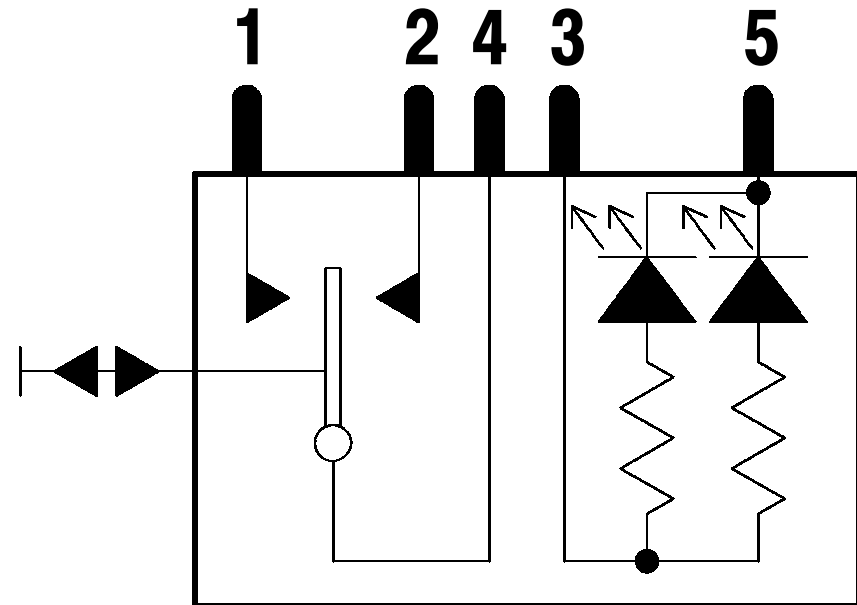

(TOP)

CONTACT END OF SWITCH
(Not to Scale)

- 1 - OUTPUT - SPOILER UP
- 2 - OUTPUT - SPOILER DOWN
- 3 - Panel Light (LED+) Voltage
- 4 - INPUT (Ground)
- 5 - Panel light (LED-) Return

WA4EKG 7/20/00

996TT SPOILER CONTROL SWITCH - 996.613.155.00