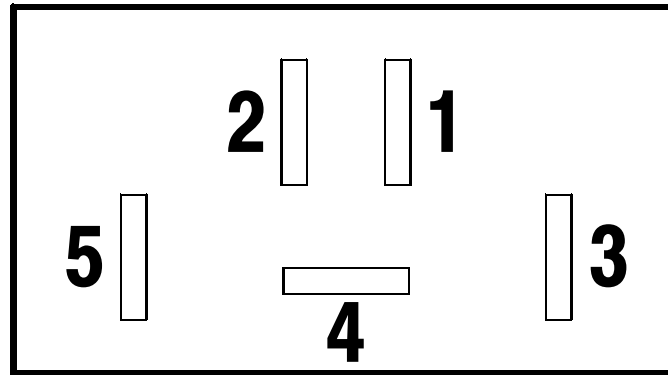

(TOP)

CONTACT END OF SWITCH
(Not to Scale)

- 1 - OUTPUT - SPOILER UP
- 2 - OUTPUT - SPOILER DOWN
- 3 - Panel Light (LED+) Voltage
- 4 - INPUT (Ground)
- 5 - Panel light (LED-) Return

WA4EKG 7/20/00

996TT SPOILER CONTROL SWITCH - 996.613.155.00